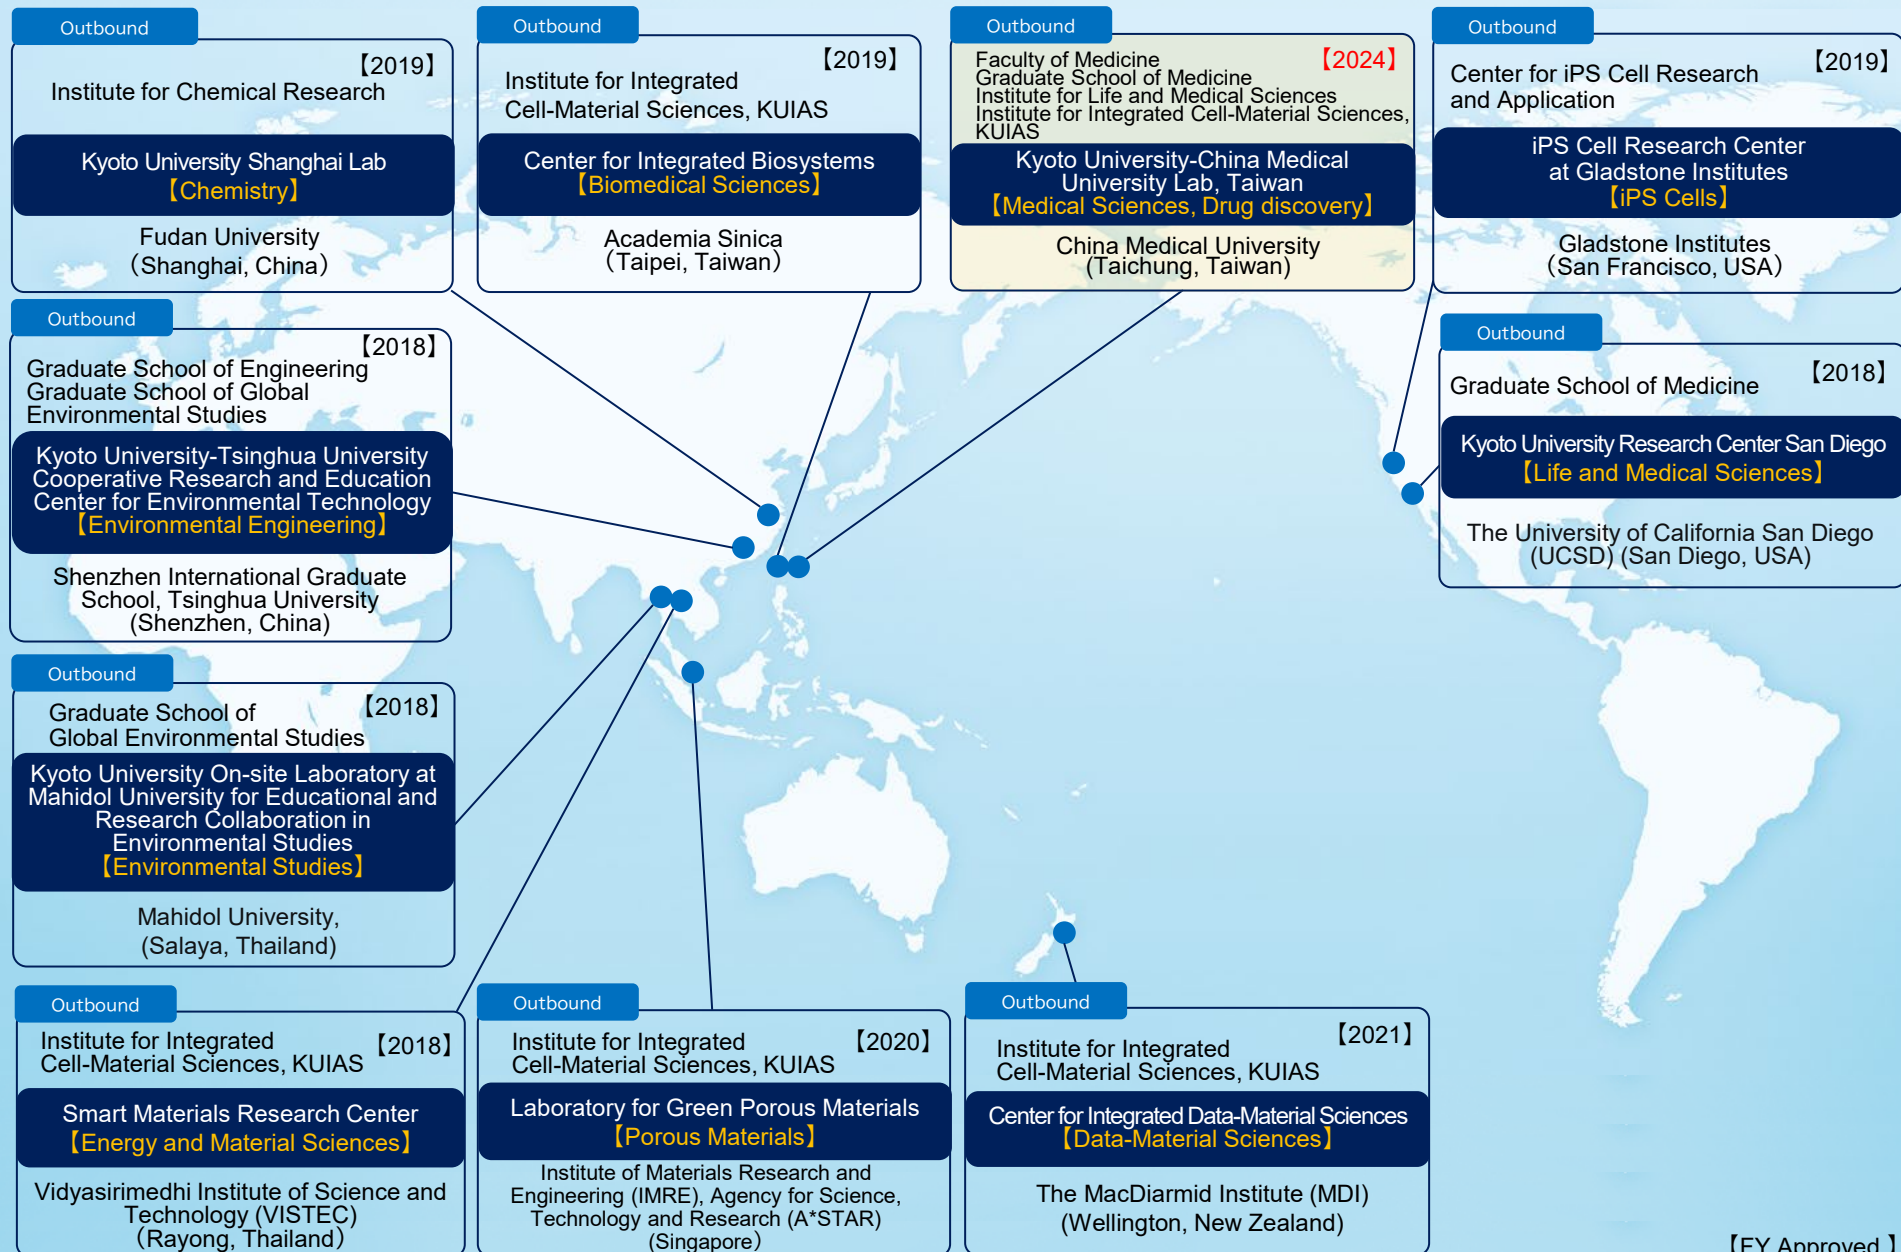

Kyoto University On-site Laboratory Initiative: outbound type

As of September 25, 2024

Kyoto University On-site Laboratory Initiative: inbound and cross-bound type

As of September 25, 2024